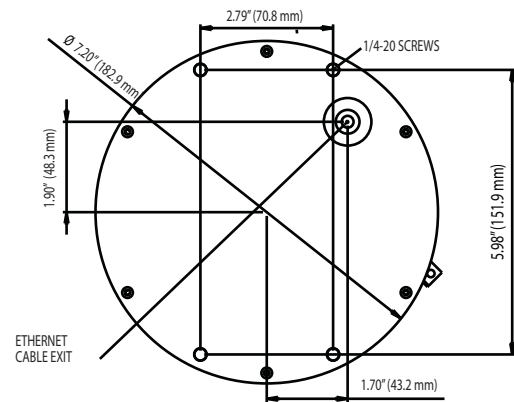

Programmability

- Auto Exposure (AE) and Gain Control (AGC) >120dB
- On-camera motion detection with 64 detection zones
- Programmable backlight compensation
- Auto multi-matrix white balance
- 50/60Hz selectable flicker control
- Electronic pan, tilt, zoom (PTZ)
- Electronic image rotation - upside-down image turn
- Resolution windowing down to 32x32 pixels window
- Programmable motion blurring control for low-light mode
- Moonlight™ mode - extended exposure and proprietary noise cancellation
- Programmable resolution, brightness, saturation, gamma, sharpness, tint
- Up to four regions of interest for simultaneous panoramic and digital PTZ viewing and recording

Electrical

- Power Over Ethernet (PoE) or DC input
- Compatible with IEEE 802.3af PoE equipment
- Power consumption 8 Watts maximum

Regulatory Approvals

- FCC, CE and RoHS compliant

Mechanical

- 6.49"(H) (164.8mm) x 6.0" dia. (152.4mm)
- 4 pounds or 1815 grams
- C lens mount

Environmental

- Operating temperature 0°C (32 °F) to +50°C (122 °F)
- Storage temperature -20°C (-4 °F) to +60°C (140 °F)
- Humidity 0% to 90% (non condensing)