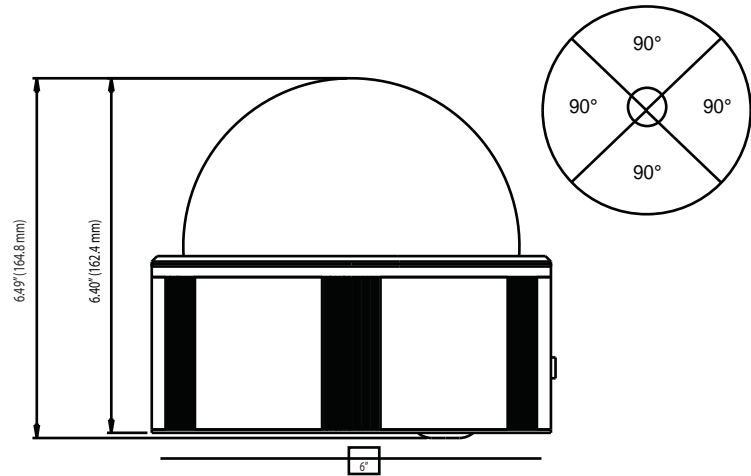

Programmability

- Auto Exposure (AE) and Gain Control (AGC) >120dB
- On-camera motion detection with 64 detection zones
- Programmable backlight compensation
- Auto multi-matrix white balance
- 50/60Hz selectable flicker control
- Electronic pan, tilt, zoom (PTZ)
- Electronic image rotation - upside-down image turn
- Resolution windowing down to 32x32 pixels window
- Programmable motion blurring control for low-light mode
- Moonlight™ mode - extended exposure and proprietary noise cancellation
- Programmable resolution, brightness, saturation, gamma, sharpness, tint
- Up to four regions of interest for simultaneous panoramic and digital PTZ viewing and recording

Electrical

- Power Over Ethernet (PoE) or DC input
- Compatible with IEEE 802.3af PoE equipment
- Power consumption 8 Watts maximum

Regulatory Approvals

- FCC, CE and RoHS compliant

Mechanical

- 6.49"(H) (164.8mm) x 6.0" dia. (152.4mm)
- 4 pounds or 1815 grams
- C lens mount

Environmental

- Operating temperature 0°C (32 °F) to +50°C (122 °F)
- Storage temperature -20°C (-4 °F) to +60°C (140 °F)
- Humidity 0% to 90% (non condensing)